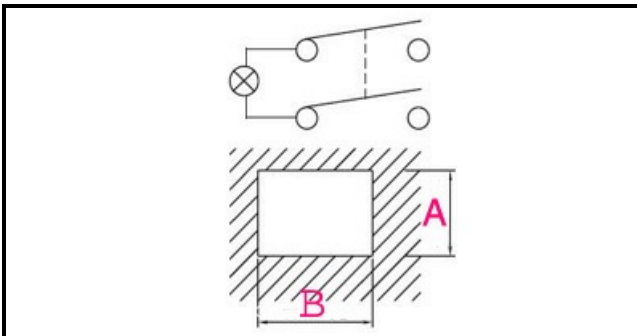

1105008

GREEN SWITCH 4 POLES

Date: 05-04-2025

Technical data

DEPTH MM	B=30mm
WIDTH MM	A=22mm
NUMBER OF POLES	POLI/POLES=4
NUMBER OF POSITIONS	0-1
COLOR	VERDE/GREEN
VOLT	230V

Manufacturer code

BERTO'S SPA
GIGA GRANDI CUCINE SRL
DIHR - ALI GROUP SRL A SOCIO UNICO
ADLER S.P.A.
ELECTROLUX PROFESSIONAL S.P.A.
ELECTROLUX PROFESSIONAL S.P.A.
LOTUS SPA
MARENO ALI GROUP SRL A SOCIO UNICO
BREMA GROUP S.P.A.
RANCILIO GROUP SPA CON SOCIO UNICO
ARISTARCO / KASTEL S.P.A.
ARISTARCO / KASTEL S.P.A.