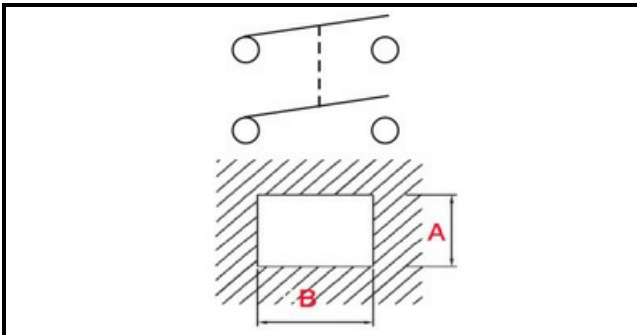

1105045

BLACK BIPOLAR SWITCH 0/1

Date: 15-11-2024

**Technical data**

DEPTH MM	B=30mm
WIDTH MM	A=22mm
NUMBER OF POLES	POLI/POLES=4
NUMBER OF POSITIONS	0-1
COLOR	NERO/BLACK
VOLT	230V

Manufacturer code

LAINOX ALI GROUP SRL A SOCIO UNICO