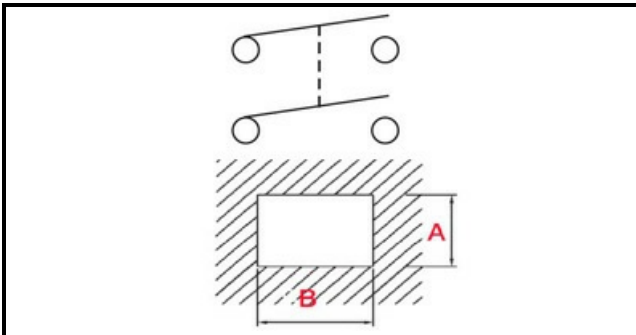

1105045

BLACK BIPOLAR SWITCH 0/1

Date: 31-12-2024

**Technical data**

DEPTH MM	B=30mm
WIDTH MM	A=22mm
NUMBER OF POLES	POLI/POLES=4
NUMBER OF POSITIONS	0-1
COLOR	NERO/BLACK
VOLT	230V

Manufacturer code

LAINOX ALI GROUP SRL A SOCIO UNICO