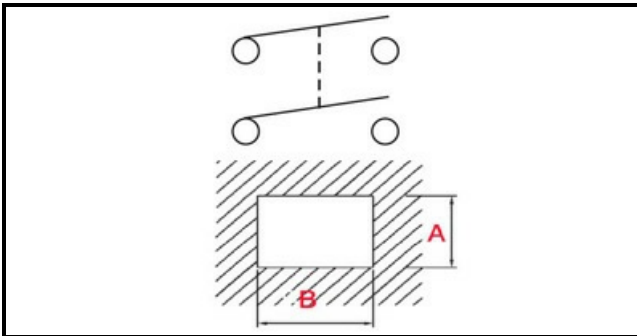

1105045

BLACK BIPOLAR SWITCH 0/1

Date: 11-04-2025

Technical data

DEPTH MM	B=30mm
WIDTH MM	A=22mm
NUMBER OF POLES	POLI/POLES=4
NUMBER OF POSITIONS	0-1
COLOR	NERO/BLACK
VOLT	230V

Manufacturer code

LAINOX ALI GROUP SRL A SOCIO UNICO