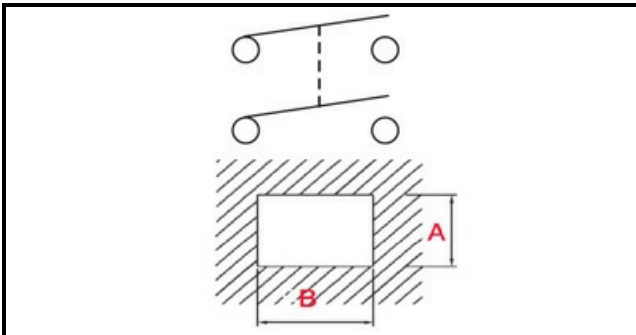

1105045

BLACK BIPOLAR SWITCH 0/1

Date: 23-02-2025

**Technical data**

DEPTH MM	B=30mm
WIDTH MM	A=22mm
NUMBER OF POLES	POLI/POLES=4
NUMBER OF POSITIONS	0-1
COLOR	NERO/BLACK
VOLT	230V

Manufacturer code

LAINOX ALI GROUP SRL A SOCIO UNICO