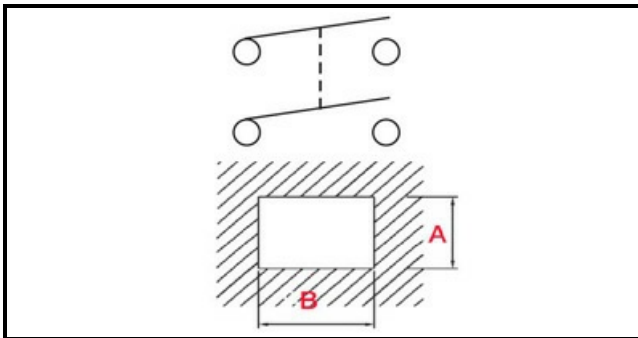

1105224

WHITE BIPOLAR SWITCH

Date: 15-11-2024

Technical data

DEPTH MM	B=28mm
WIDTH MM	A=22mm
NUMBER OF POLES	POLI/POLES=4
NUMBER OF POSITIONS	0-1
COLOR	BIANCO/WHITE
VOLT	230V