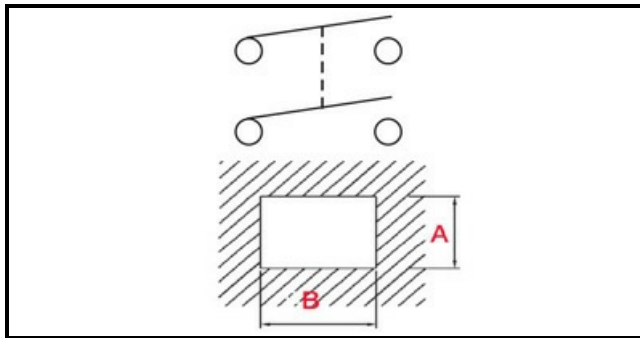

1105224

WHITE BIPOLAR SWITCH

Date: 05-04-2025

Technical data

DEPTH MM	B=28mm
WIDTH MM	A=22mm
NUMBER OF POLES	POLI/POLES=4
NUMBER OF POSITIONS	0-1
COLOR	BIANCO/WHITE
VOLT	230V