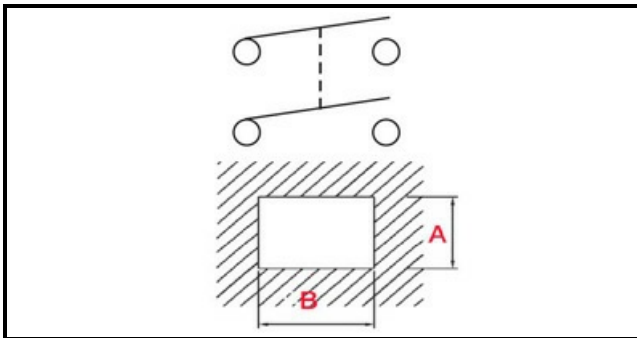

1105224

WHITE BIPOLAR SWITCH

Date: 23-02-2025

Technical data

DEPTH MM	B=28mm
WIDTH MM	A=22mm
NUMBER OF POLES	POLI/POLES=4
NUMBER OF POSITIONS	0-1
COLOR	BIANCO/WHITE
VOLT	230V