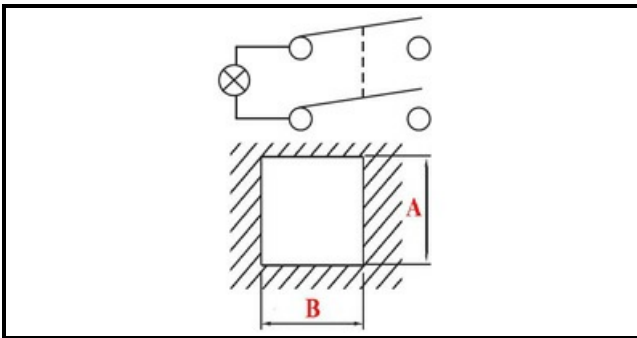

1105235

RED BIPOLAR SWITCH 220V

Date: 04-04-2025

Technical data

DEPTH MM	B=25mm
WIDTH MM	A=25mm
NUMBER OF POLES	POLI/POLES=4
NUMBER OF POSITIONS	0-1
COLOR	ROSSO/RED
VOLT	220V