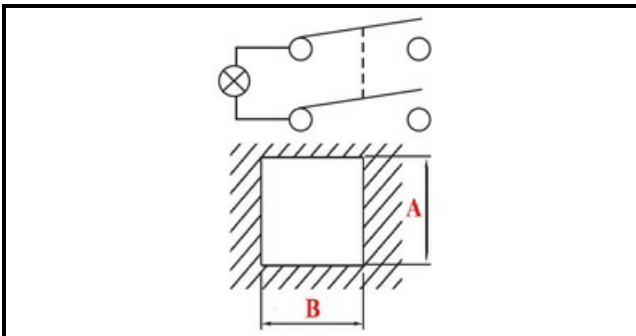

1105235

RED BIPOLAR SWITCH 220V

Date: 02-02-2025

**Technical data**

DEPTH MM	B=25mm
WIDTH MM	A=25mm
NUMBER OF POLES	POLI/POLES=4
NUMBER OF POSITIONS	0-1
COLOR	ROSSO/RED
VOLT	220V