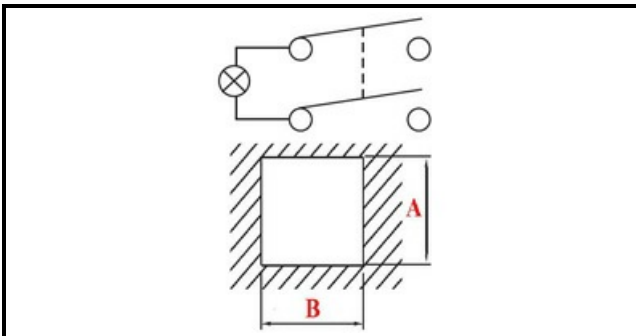

1105236

YELLOW BIPOLAR SWITCH 220V

Date: 09-01-2025

Technical data

DEPTH MM	B=25mm
WIDTH MM	A=25mm
NUMBER OF POLES	POLI/POLES=4
NUMBER OF POSITIONS	0-1
COLOR	GIALLO/YELLOW
VOLT	220V