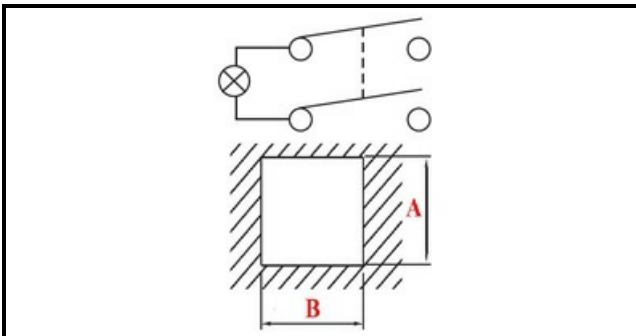

### Technical data

DEPTH MM	B=25mm
WIDTH MM	A=25mm
NUMBER OF POLES	POLI/POLES=4
NUMBER OF POSITIONS	0-1
COLOR	GIALLO/YELLOW
VOLT	220V