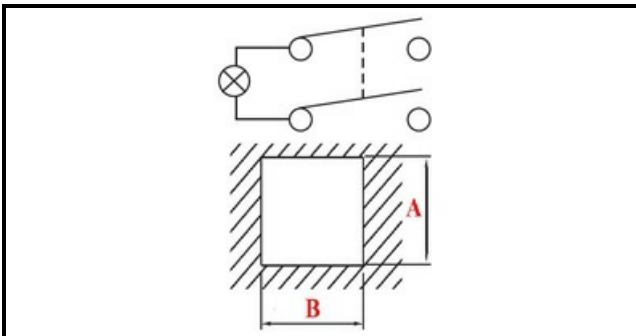

Technical data

DEPTH MM	B=25mm
WIDTH MM	A=25mm
NUMBER OF POLES	POLI/POLES=4
NUMBER OF POSITIONS	0-1
COLOR	GIALLO/YELLOW
VOLT	220V