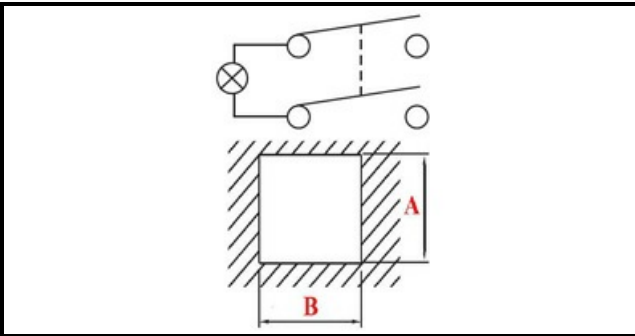

1105237

GREEN BIPOLAR SWITCH 220V

Date: 08-04-2025

Technical data

DEPTH MM	B=25mm
WIDTH MM	A=25mm
NUMBER OF POLES	POLI/POLES=4
NUMBER OF POSITIONS	0-1
COLOR	VERDE/GREEN
VOLT	220V