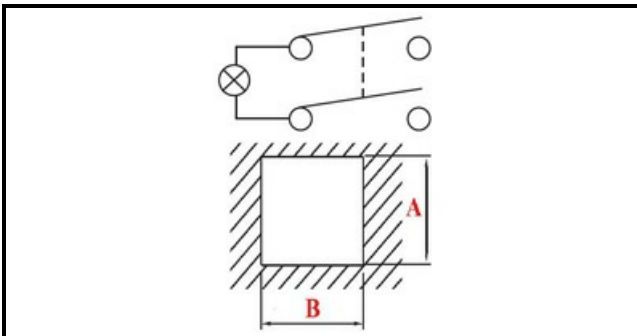

1105238

BLUE BIPOLAR SWITCH 220V

Date: 11-04-2025

Technical data

| | |
|---------------------|--------------|
| DEPTH MM | B=25mm |
| WIDTH MM | A=25mm |
| NUMBER OF POLES | POLI/POLES=4 |
| NUMBER OF POSITIONS | 0-1 |
| COLOR | BLU/BLEUE |
| VOLT | 220V |