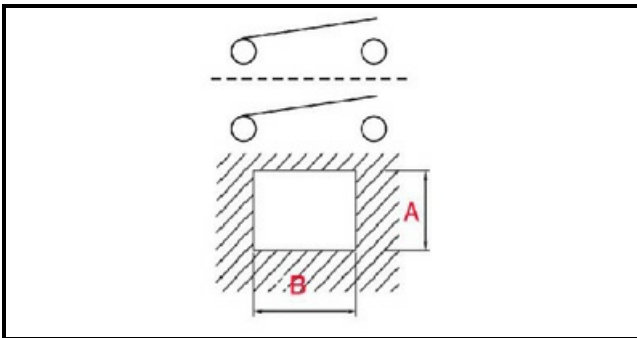

1105292

DOUBLE BIPOLAR SWITCH WHITE

Date: 15-11-2024

Technical data

DEPTH MM	B=28mm
WIDTH MM	A=22mm
NUMBER OF POLES	POLI/POLES=4
NUMBER OF POSITIONS	0-1 / 0-1
COLOR	BIANCO/WHITE
VOLT	250V