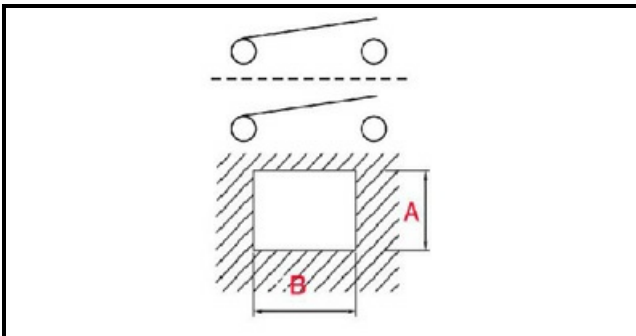

1105292

DOUBLE BIPOLAR SWITCH WHITE

Date: 23-02-2025

Technical data

DEPTH MM	B=28mm
WIDTH MM	A=22mm
NUMBER OF POLES	POLI/POLES=4
NUMBER OF POSITIONS	0-1 / 0-1
COLOR	BIANCO/WHITE
VOLT	250V