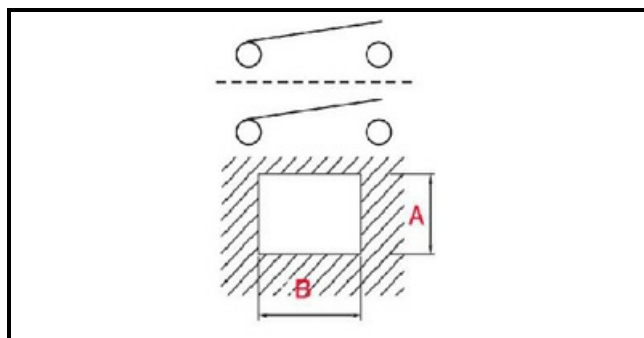

1105292

DOUBLE BIPOLAR SWITCH WHITE

Date: 05-04-2025

Technical data

DEPTH MM	B=28mm
WIDTH MM	A=22mm
NUMBER OF POLES	POLI/POLES=4
NUMBER OF POSITIONS	0-1 / 0-1
COLOR	BIANCO/WHITE
VOLT	250V