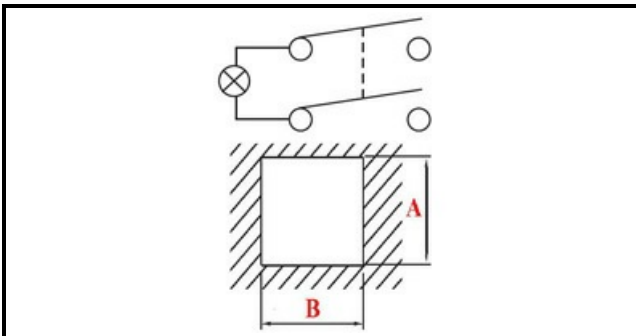

1105301

BLUE BIPOLAR SWITCH 230V

Date: 21-11-2024

**Technical data**

| | |
|---------------------|--------------|
| DEPTH MM | B=25mm |
| WIDTH MM | A=25mm |
| NUMBER OF POLES | POLI/POLES=4 |
| NUMBER OF POSITIONS | 0-1 |
| COLOR | BLU/BLE |
| VOLT | 230V |