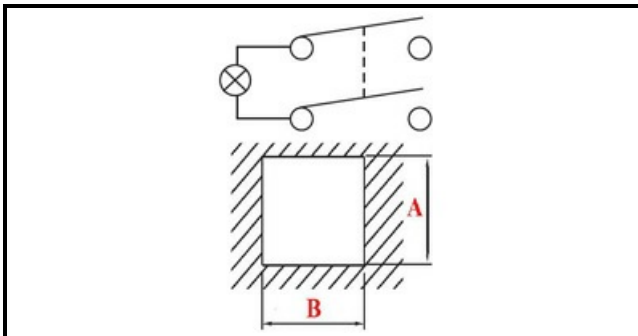

## Technical data

|                     |              |
|---------------------|--------------|
| DEPTH MM            | B=25mm       |
| WIDTH MM            | A=25mm       |
| NUMBER OF POLES     | POLI/POLES=4 |
| NUMBER OF POSITIONS | 0-1          |
| COLOR               | VERDE/GREEN  |
| VOLT                | 250V         |