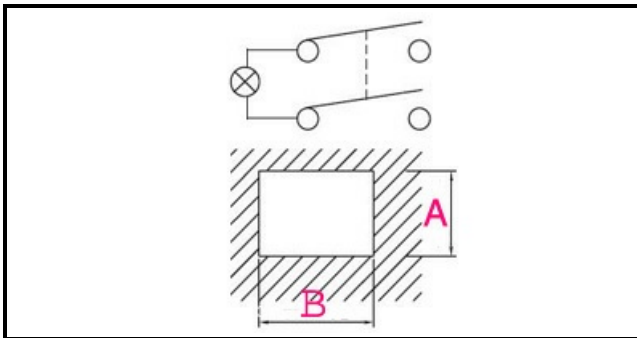

1105328

SWITCH

Date: 09-01-2025

ORIGINAL
OSP
SPARE PARTS**Technical data**

DEPTH MM	B=20mm
WIDTH MM	A=13mm
NUMBER OF POLES	POLI/POLES=4
NUMBER OF POSITIONS	0-1
COLOR	ROSSO/RED
VOLT	250V

Manufacturer code

RANCILIO GROUP SPA CON SOCIO UNICO
SCOTSMAN ICE Srl.
BAR LINE DIV. DELLA FRIMONT SPA