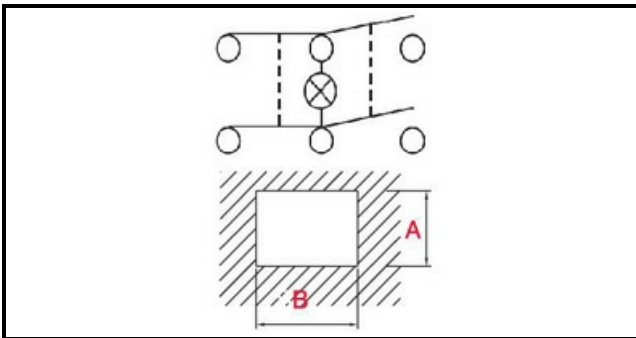

1105347

WHITE LUMINOUS BIPOLAR TWO-WAYS SWITCH

Date: 15-11-2024

ORIGINAL
OSP
SPARE PARTS

Technical data

DEPTH MM	B=25mm
WIDTH MM	A=25mm
NUMBER OF POLES	POLI/POLES=6
COLOR	BIANCO/WHITE
VOLT	250V

Manufacturer code