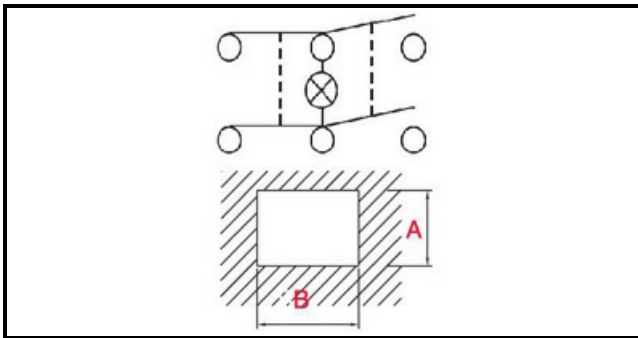

1105347

WHITE LUMINOUS BIPOLAR TWO-WAYS SWITCH

Date: 11-04-2025

ORIGINAL
OSP
SPARE PARTS

Technical data

DEPTH MM	B=25mm
WIDTH MM	A=25mm
NUMBER OF POLES	POLI/POLES=6
COLOR	BIANCO/WHITE
VOLT	250V

Manufacturer code