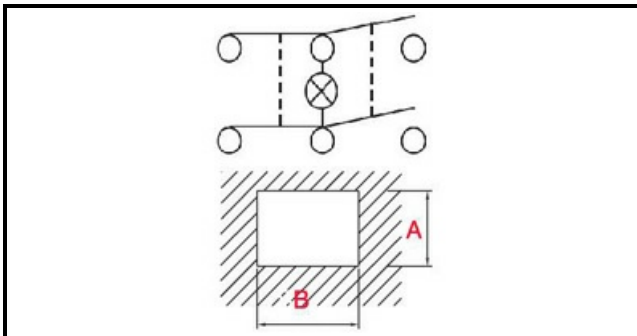

1105347

WHITE LUMINOUS BIPOLAR TWO-WAYS SWITCH

Date: 23-02-2025

ORIGINAL
OSP
SPARE PARTS

Technical data

DEPTH MM	B=25mm
WIDTH MM	A=25mm
NUMBER OF POLES	POLI/POLES=6
COLOR	BIANCO/WHITE
VOLT	250V

Manufacturer code