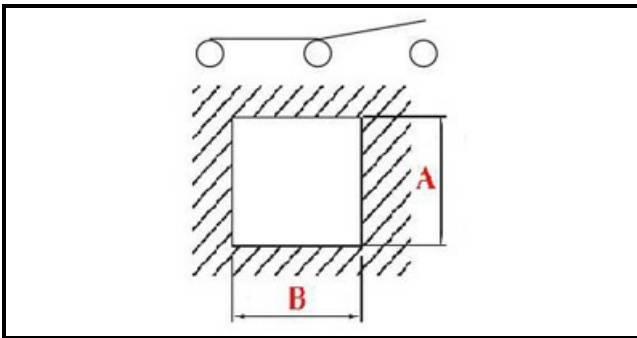

1105411

SWITCH

Date: 12-04-2025

ORIGINAL
OSP
SPARE PARTS

Technical data

DEPTH MM	B=27mm
WIDTH MM	A=11mm
NUMBER OF POLES	POLI/POLES=3
NUMBER OF POSITIONS	0-1
COLOR	NERO/BLACK
VOLT	250V

Manufacturer code

SCOTSMAN ICE Srl.
Gruppo Cimbali S.p.A.
BAR LINE DIV. DELLA FRIMONT SPA