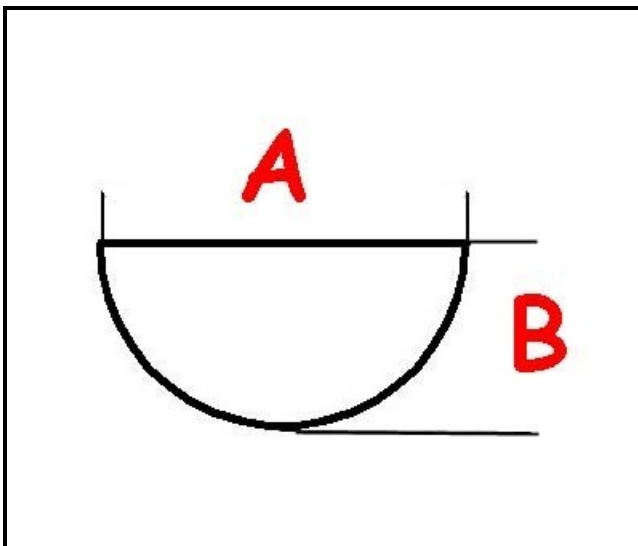

3108056

CONTROL HANDLE

Date: 07-04-2025

ORIGINAL
OSP
SPARE PARTS

Technical data

DEPTH MM	A=6mm
WIDTH MM	B=5mm
EXTERNAL DIAMETER mm	Ø=39mm
HOLE FOR HALF-MOON SHAFT	MEZZALUNA/HALF-MOON

Manufacturer code

FABA SRL