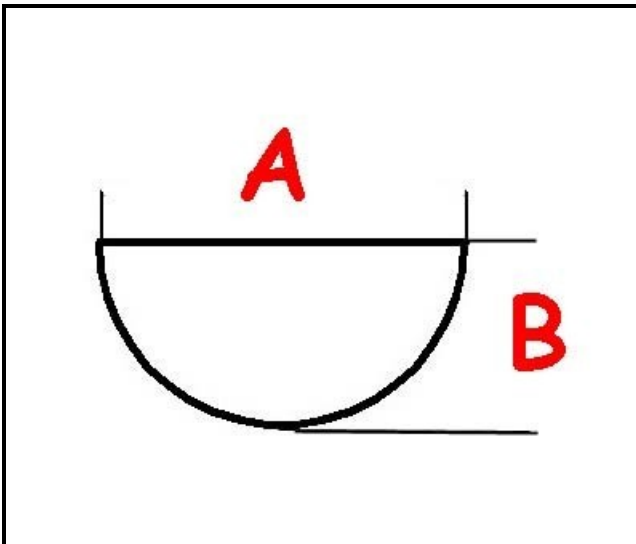

3108056

CONTROL HANDLE

Date: 06-01-2025

ORIGINAL
OSP
SPARE PARTS**Technical data**

DEPTH MM	A=6mm
WIDTH MM	B=5mm
EXTERNAL DIAMETER mm	Ø=39mm
HOLE FOR HALF-MOON SHAFT	MEZZALUNA/HALF-MOON

Manufacturer code

FABA SRL