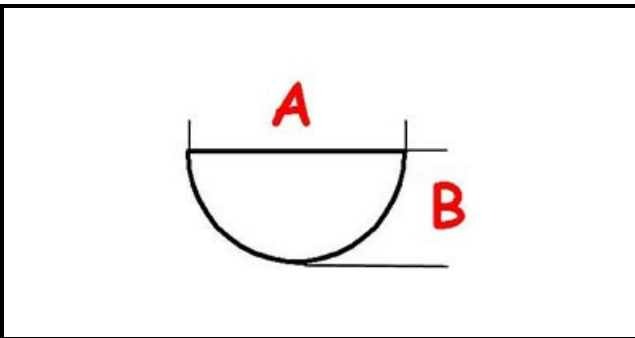

3108114

CONTROL KNOB

Date: 22-11-2024

ORIGINAL
OSP
SPARE PARTS**Technical data**

| | |
|--------------------------|---------------------|
| DEPTH MM | A=8mm |
| WIDTH MM | B=6,5mm |
| EXTERNAL DIAMETER mm | Ø=40mm |
| HOLE FOR HALF-MOON SHAFT | MEZZALUNA/HALF-MOON |