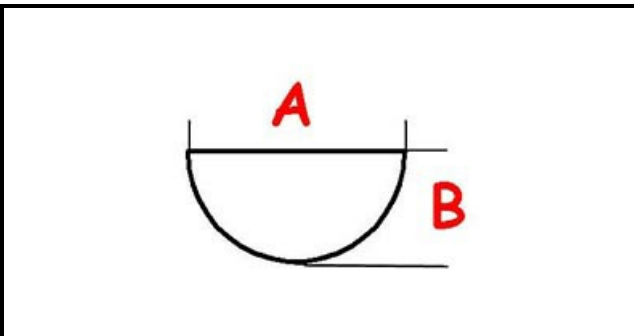

3108114

**CONTROL KNOB**

Date: 23-02-2025

ORIGINAL  
**OSP**  
SPARE PARTS**Technical data**

DEPTH MM	A=8mm
WIDTH MM	B=6,5mm
EXTERNAL DIAMETER mm	Ø=40mm
HOLE FOR HALF-MOON SHAFT	MEZZALUNA/HALF-MOON

**Manufacturer code**