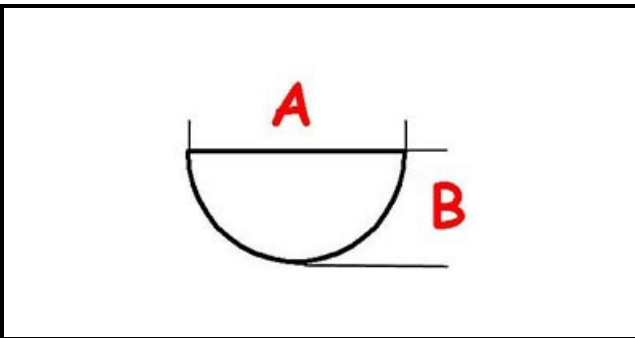

3108114

CONTROL KNOB

Date: 06-01-2025

ORIGINAL
OSP
SPARE PARTS**Technical data**

DEPTH MM	A=8mm
WIDTH MM	B=6,5mm
EXTERNAL DIAMETER mm	Ø=40mm
HOLE FOR HALF-MOON SHAFT	MEZZALUNA/HALF-MOON

Manufacturer code

FABA SRL