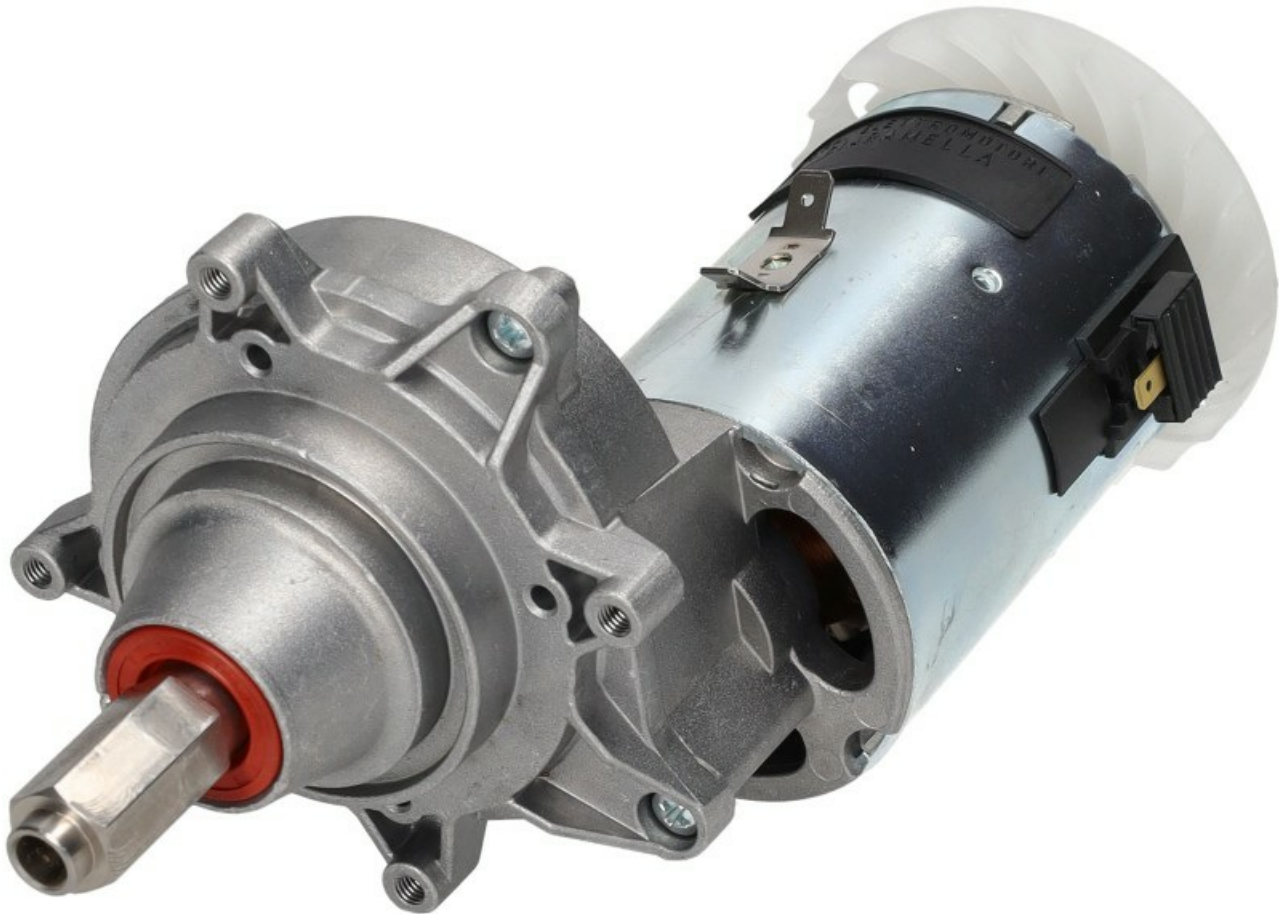

3123106

MOTOR C.C. 220 V. ALB.CAVO Y14 PLL

Date: 07-04-2025

Manufacturer code

SIRMAN SPA