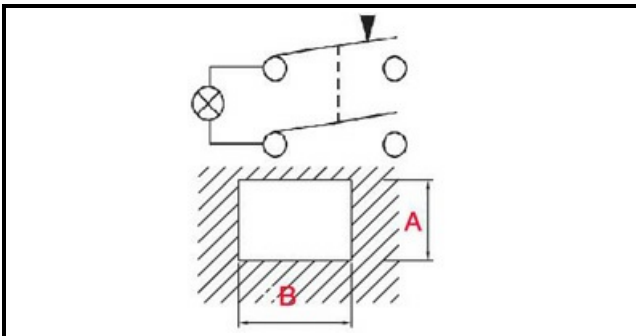

1108248

BIPOLAR PUSH BUTTON GREEN NO FRAME

Date: 23-02-2025

Technical data

DEPTH MM	B=30mm
WIDTH MM	A=22mm
MONOPHASE	MONOFASE/MONOPHASE
NUMBER OF POLES	POLI/POLES=4