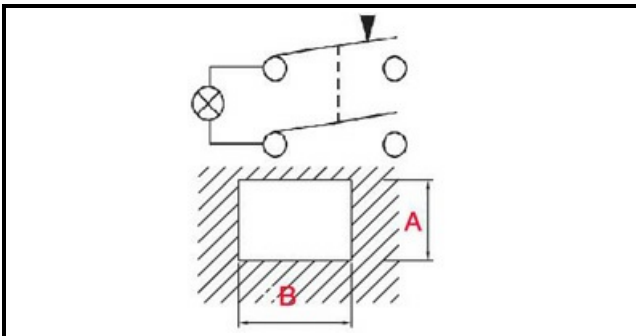

1108248

BIPOLAR PUSH BUTTON GREEN NO FRAME

Date: 22-01-2025

Technical data

DEPTH MM	B=30mm
WIDTH MM	A=22mm
MONOPHASE	MONOFASE/MONOPHASE
NUMBER OF POLES	POLI/POLES=4