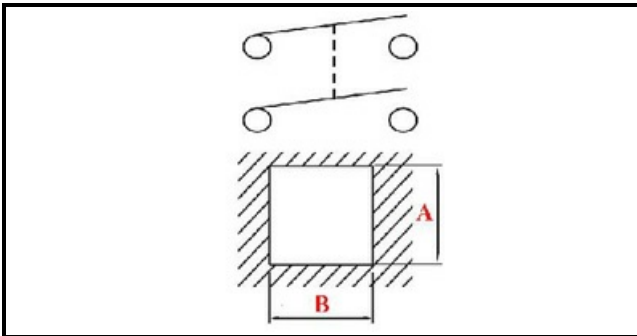

1105005

ON/OFF SWITCH SAB

Date: 05-04-2025

ORIGINAL
OSP
SPARE PARTS

Technical data

DEPTH MM	B=26mm
WIDTH MM	A=26mm
NUMBER OF POLES	POLI/POLES=4
NUMBER OF POSITIONS	0-1
COLOR	ROSSO/RED
VOLT	230V
COLOR	VERDE/GREEN