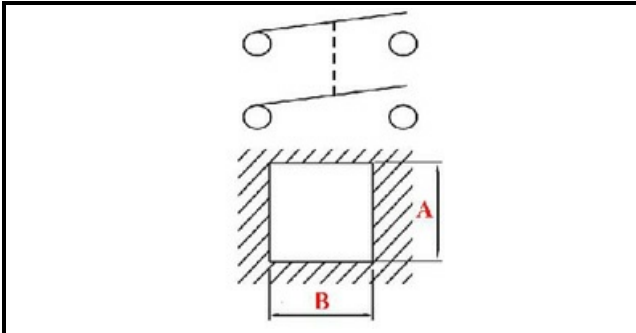

1105005

ON/OFF SWITCH SAB

Date: 22-12-2024

**ORIGINAL
OSP
SPARE PARTS****Technical data**

DEPTH MM	B=26mm
WIDTH MM	A=26mm
NUMBER OF POLES	POLI/POLES=4
NUMBER OF POSITIONS	0-1
COLOR	ROSSO/RED
VOLT	230V
COLOR	VERDE/GREEN