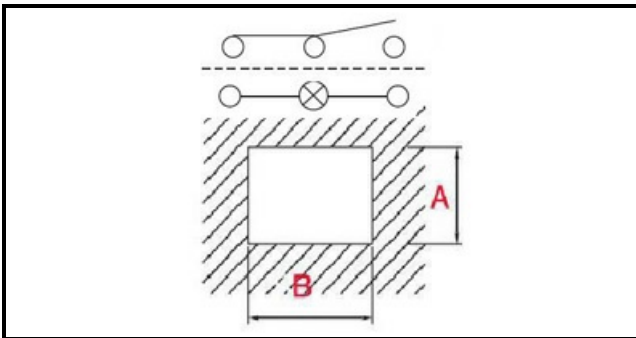

1105047

TOASTER SWITCH LIGHT

Date: 21-11-2024

ORIGINAL
OSP
SPARE PARTS

Technical data

DEPTH MM	B=30mm
WIDTH MM	A=22mm
NUMBER OF POLES	POLI/POLES=4
NUMBER OF POSITIONS	0-1
COLOR	NERO CON LED/BLACK WITH LED
VOLT	250V