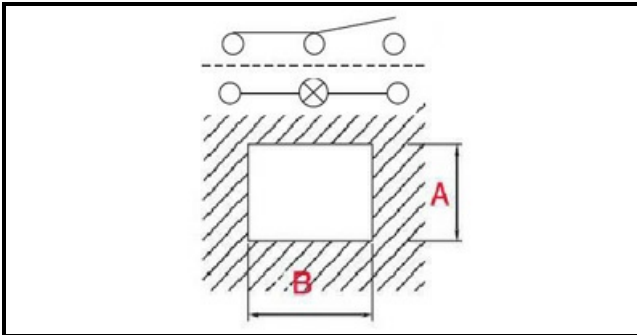

1105047

TOASTER SWITCH LIGHT

Date: 16-04-2025

ORIGINAL
OSP
SPARE PARTS

Technical data

DEPTH MM	B=30mm
WIDTH MM	A=22mm
NUMBER OF POLES	POLI/POLES=4
NUMBER OF POSITIONS	0-1
COLOR	NERO CON LED/BLACK WITH LED
VOLT	250V