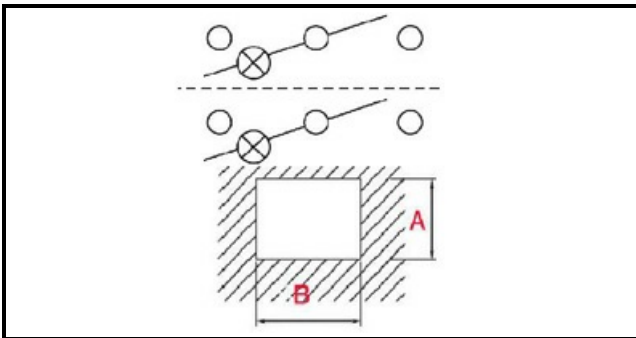

1105050

DOUBLE LUMINOUS SWITCH FABA

Date: 22-12-2024

ORIGINAL
OSP
SPARE PARTS

Technical data

DEPTH MM	B=30mm
WIDTH MM	A=22mm
NUMBER OF POLES	POLI/POLES=6
NUMBER OF POSITIONS	0-1 / 0-1
COLOR	NERO CON LED/BLACK WITH LED
VOLT	250V