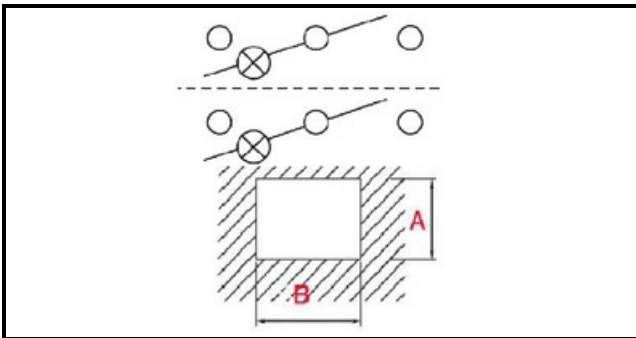

1105050

DOUBLE LUMINOUS SWITCH FABA

Date: 21-11-2024

ORIGINAL
OSP
SPARE PARTS

Technical data

DEPTH MM	B=30mm
WIDTH MM	A=22mm
NUMBER OF POLES	POLI/POLES=6
NUMBER OF POSITIONS	0-1 / 0-1
COLOR	NERO CON LED/BLACK WITH LED
VOLT	250V