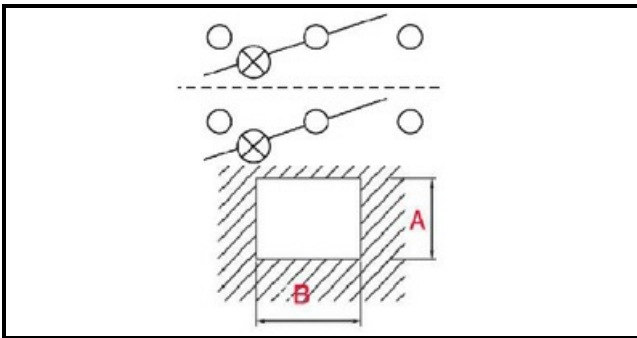

## Technical data

DEPTH MM	B=30mm
WIDTH MM	A=22mm
NUMBER OF POLES	POLI/POLES=6
NUMBER OF POSITIONS	0-1 / 0-1
COLOR	NERO CON LED/BLACK WITH LED
VOLT	250V