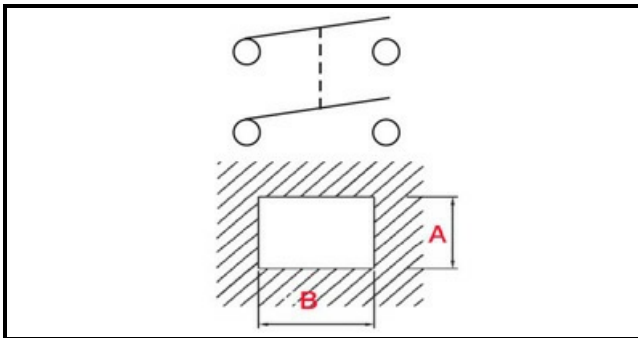

1105288

SWITHC FOR SLICER FABA 250G

Date: 02-02-2025

ORIGINAL
OSP
SPARE PARTS**Technical data**

DEPTH MM	B=30mm
WIDTH MM	A=22mm
NUMBER OF POLES	POLI/POLES=4
NUMBER OF POSITIONS	0-1
VOLT	250V
COLOR	ROSSO/RED
COLOR	VERDE/GREEN