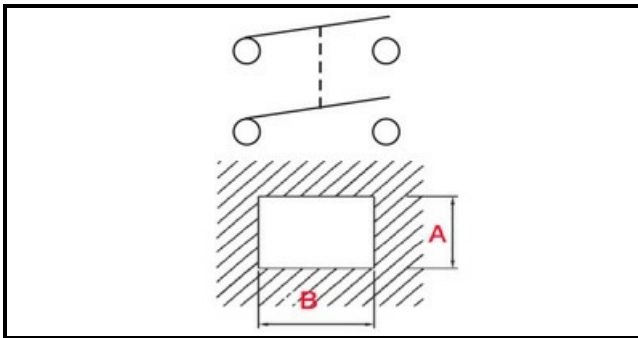

1105288

SWITHC FOR SLICER FABA 250G

Date: 12-04-2025

ORIGINAL
OSP
SPARE PARTS

Technical data

DEPTH MM	B=30mm
WIDTH MM	A=22mm
NUMBER OF POLES	POLI/POLES=4
NUMBER OF POSITIONS	0-1
VOLT	250V
COLOR	ROSSO/RED
COLOR	VERDE/GREEN