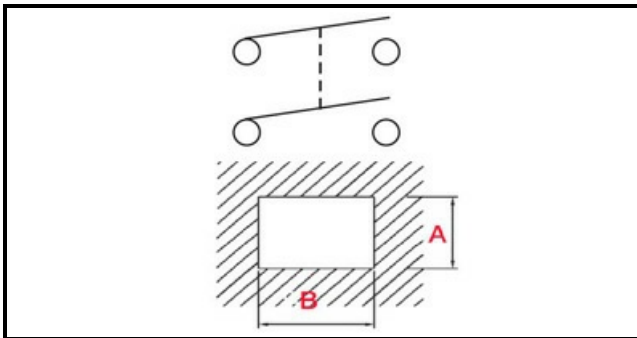

1105288

SWITHC FOR SLICER FABA 250G

Date: 21-11-2024

ORIGINAL
OSP
SPARE PARTS

Technical data

DEPTH MM	B=30mm
WIDTH MM	A=22mm
NUMBER OF POLES	POLI/POLES=4
NUMBER OF POSITIONS	0-1
VOLT	250V
COLOR	ROSSO/RED
COLOR	VERDE/GREEN