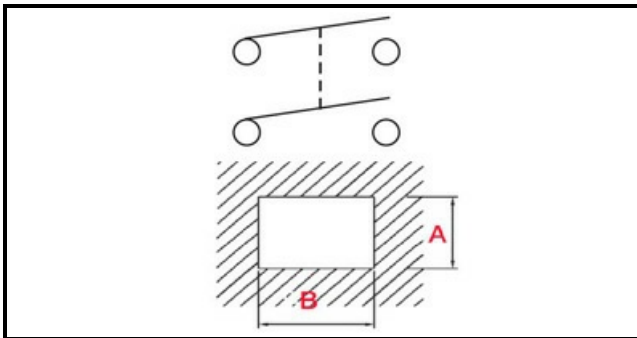

## Technical data

DEPTH MM	B=30mm
WIDTH MM	A=22mm
NUMBER OF POLES	POLI/POLES=4
NUMBER OF POSITIONS	0-1
VOLT	250V
COLOR	ROSSO/RED
COLOR	VERDE/GREEN