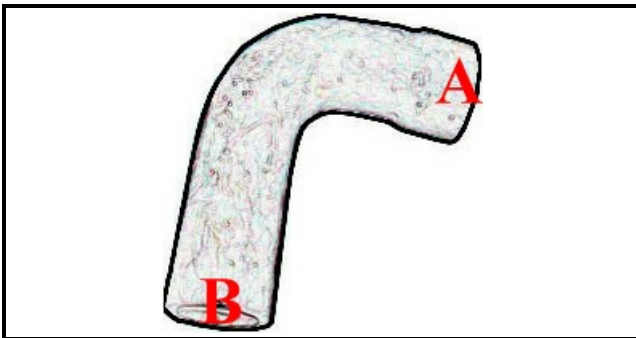

2108317

PUMP DRAIN HOSE-BREATHER VALVE RV44

Date: 21-11-2024

ORIGINAL
OSP
SPARE PARTS**Technical data**

DEPTH MM	L=350mm
MINIMUM INTERNAL DIAMETER mm	A=20mm
MAXIMUM INTERNAL DIAMETER mm	B=20mm
NUMBER OF WAYS	2 VIE/WAYS