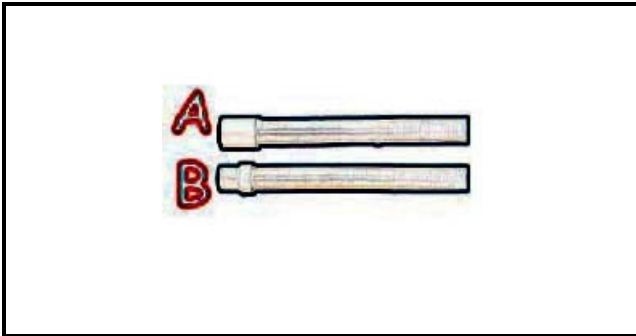

2109092

Date: 22-11-2024

**ORIGINAL
OSP
SPARE PARTS**

Technical data

DEPTH MM	L=1600mm
MINIMUM INTERNAL DIAMETER mm	B=35mm
MAXIMUM INTERNAL DIAMETER mm	A=40mm

Manufacturer code

ELECTROLUX PROFESSIONAL S.P.A.