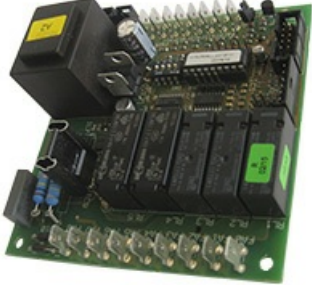

1114628

ELECTRONIC BOARD CAP7E (2012) BACKLIGHT

Date: 06-04-2025

ORIGINAL
OSP
SPARE PARTS