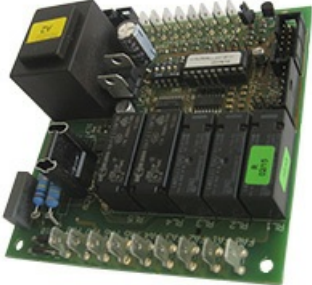

## ELECTRONIC BOARD CAP7E (2012) BACKLIGHT

Date: 10-01-2025

ORIGINAL  
**OSP**  
SPARE PARTS