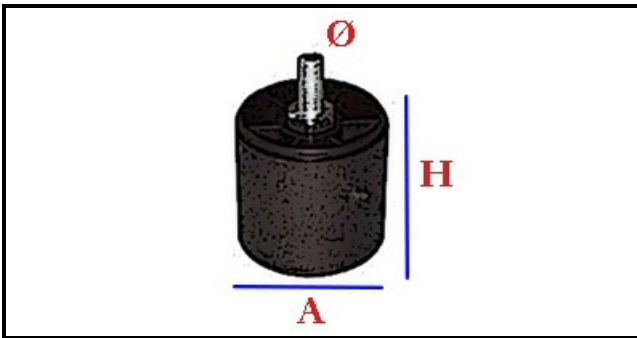

3105006

STAINLESS STEEL SUPPORT LS 1105

Date: 07-04-2025

Technical data

HEIGHT MM	H min=130mm
THREAD MA	M12
MATERIAL	INOX
LOWER DIAMETER	A=51mm
HEIGHT MM	H max=195mm

Manufacturer code

COMENDA - ALI GROUP SRL A SOCIO UNICO