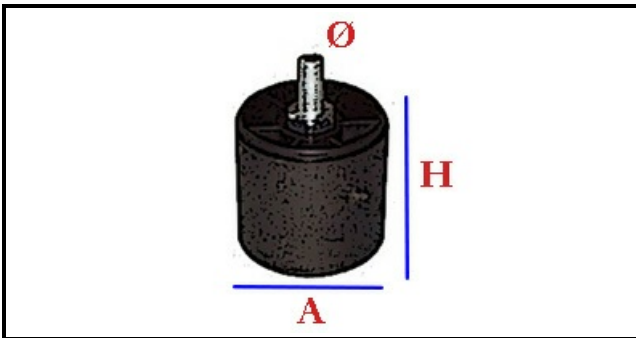

3105023

STAINLESS STEEL SUPPORT 55/65 M10

Date: 31-01-2025

**Technical data**

HEIGHT MM	H min=55mm
THREAD MA	M10
MATERIAL	INOX
LOWER DIAMETER	A=33mm
HEIGHT MM	H max=65mm

Manufacturer code

ELFRAMO SPA