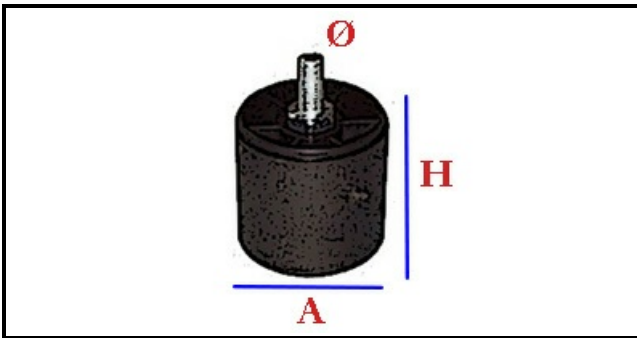

## Technical data

HEIGHT MM	H min=55mm
THREAD MA	M10
MATERIAL	INOX
LOWER DIAMETER	A=33mm
HEIGHT MM	H max=65mm