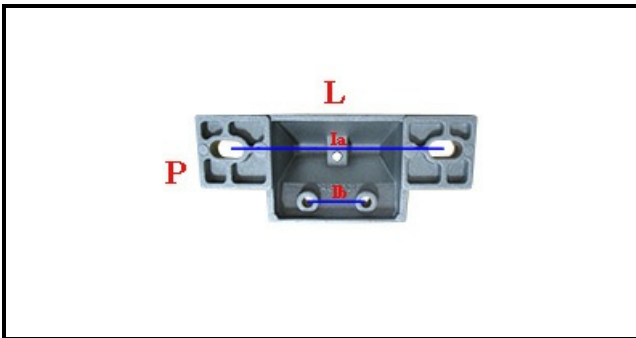

3105076

**SUPPORT**

Date: 23-11-2024

ORIGINAL  
**OSP**  
SPARE PARTS**Technical data**

DEPTH MM	L=115mm
WIDTH MM	P=45mm
HEIGHT MM	H=33mm
INTERAX mm	Interasse a=90mm
INTERAX mm	Interasse b=26mm

**Manufacturer code**