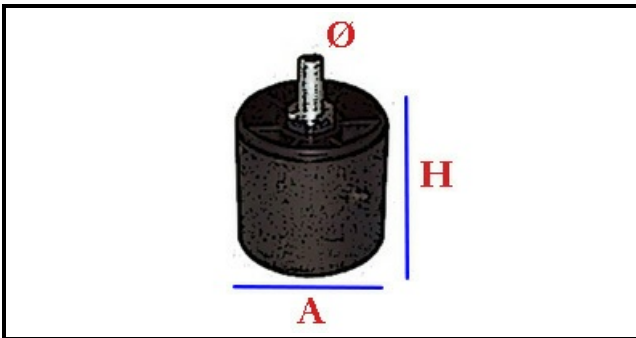

3105080

**ADJUSTABLE FOOT**

Date: 23-11-2024

ORIGINAL  
**OSP**  
SPARE PARTS**Technical data**

HEIGHT MM	H min=183mm
THREAD MA	M10
MATERIAL	INOX
LOWER DIAMETER	A=57mm
HEIGHT MM	H max=220mm

**Manufacturer code**