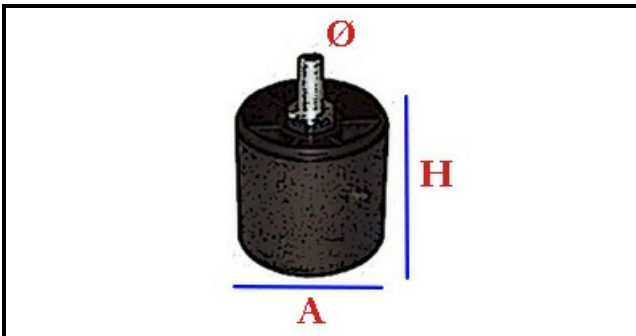

3105080

ADJUSTABLE FOOT

Date: 06-04-2025

ORIGINAL
OSP
SPARE PARTS

Technical data

HEIGHT MM	H min=183mm
THREAD MA	M10
MATERIAL	INOX
LOWER DIAMETER	A=57mm
HEIGHT MM	H max=220mm

Manufacturer code

ELFRAMO SPA