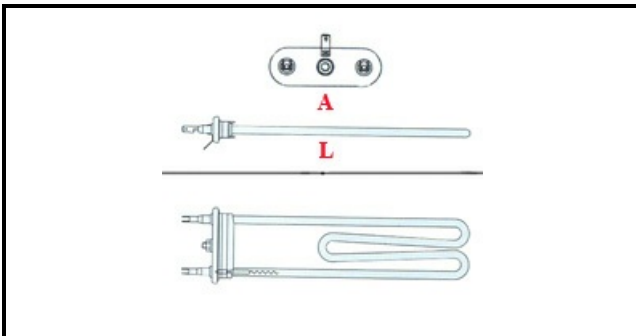

1101131

**BOILER HEATING ELEMENT 2600W 230V**

Date: 22-12-2024

**Technical data**

DEPTH MM	L=266mm
ELEMENTS	ELEMENTI/ELEMENTS=1
DIAMETER mm	A=70X25mm
KILOWATT KW	KW=2,6
WATT	WATT=2600
MONOPHASE	MONOFASE/MONOPHASE
NUMBER OF POLES	POLI/POLES=2
IMMERSION HEATING ELEMENTS	IMMERSIONE/IMMERSION