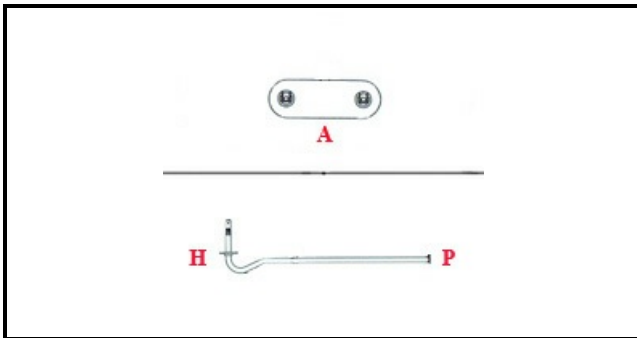

1101143

EXPANSION FLANGE HEATING ELEMENT 3000W 230/240V L400

Date: 21-11-2024

**Technical data**

DEPTH MM	L=390mm
ELEMENTS	ELEMENTI/ELEMENTS=3
DIAMETER mm	A=80X27mm
KILOWATT KW	KW=3
WATT	WATT=3000
THREE PHASE	TRIFASE/THREEPHASE
NUMBER OF POLES	POLI/POLES=6
IMMERSION HEATING ELEMENTS	IMMERSIONE/IMMERSION