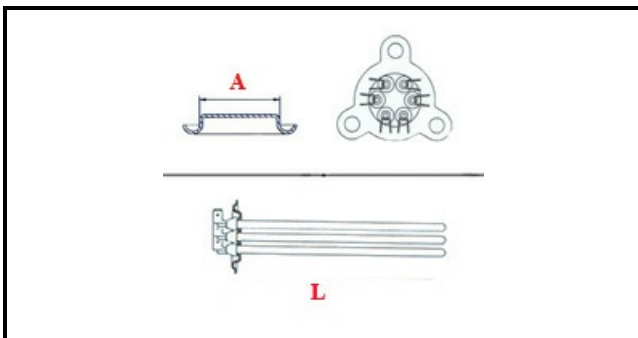

1101230

HEATING ELEMENT 220V 4500W

Date: 22-12-2024

ORIGINAL
OSP
SPARE PARTS**Technical data**

| | |
|-------------------------------|---------------------------------------|
| DEPTH MM | L=270mm |
| ELEMENTS | ELEMENTI/ELEMENTS=3 |
| TRIANGULAR FLANGE | TRIANGOLARE/TRIANGULAR FLANGE=62mm |
| DIAMETER mm | A=62mm |
| KILOWATT KW | KW=4,5 |
| WATT | WATT=4500 |
| THREE PHASE | TRIFASE/THREEPHASE |
| NUMBER OF POLES | POLI/POLES=6 |
| NUMBER OF HOLES | FORI/HOLES=3 |
| GASKET | 2101058 |
| IMMERSION HEATING ELEMENTS | IMMERSIONE/IMMERSION |