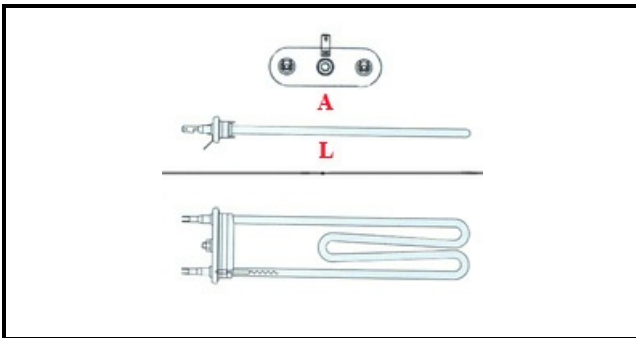

1101294

BOILER HEATING ELEMENT 7600W/400V

Date: 29-01-2025

ORIGINAL
OSP
SPARE PARTS**Technical data**

DEPTH MM	L=390mm
ELEMENTS	ELEMENTI/ELEMENTS=3
SQUARE FLANGE	RETTANGOLARE/SQUARE FLANGE=70X18mm
DIAMETER mm	A=70mm
KILOWATT KW	KW=7,6
WATT	WATT=7600
THREE PHASE	TRIFASE/THREEPHASE
NUMBER OF POLES	POLI/POLES=6
IMMERSION HEATING ELEMENTS	IMMERSIONE/IMMERSION
EXPANSION FLANGE	A=70X18mm