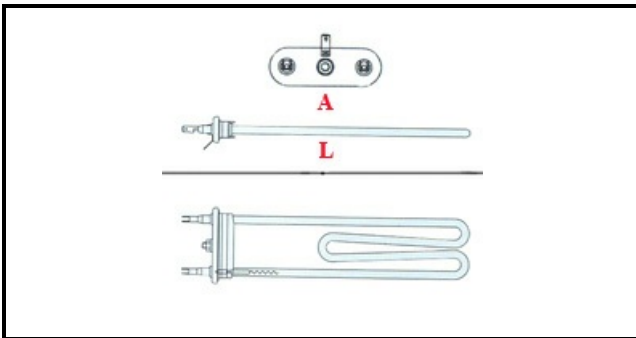

1101294

BOILER HEATING ELEMENT 7600W/400V

Date: 22-11-2024

ORIGINAL
OSP
SPARE PARTS**Technical data**

DEPTH MM	L=390mm
ELEMENTS	ELEMENTI/ELEMENTS=3
SQUARE FLANGE	RETTANGOLARE/SQUARE FLANGE=70X18mm
DIAMETER mm	A=70mm
KILOWATT KW	KW=7,6
WATT	WATT=7600
THREE PHASE	TRIFASE/THREEPHASE
NUMBER OF POLES	POLI/POLES=6
IMMERSION HEATING ELEMENTS	IMMERSIONE/IMMERSION
EXPANSION FLANGE	A=70X18mm