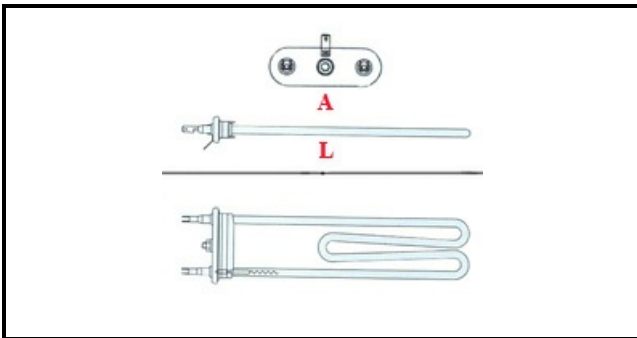

1101294

BOILER HEATING ELEMENT 7600W/400V

Date: 23-12-2024

ORIGINAL
OSP
SPARE PARTS**Technical data**

DEPTH MM	L=390mm
ELEMENTS	ELEMENTI/ELEMENTS=3
SQUARE FLANGE	RETTANGOLARE/SQUARE FLANGE=70X18mm
DIAMETER mm	A=70mm
KILOWATT KW	KW=7,6
WATT	WATT=7600
THREE PHASE	TRIFASE/THREEPHASE
NUMBER OF POLES	POLI/POLES=6
IMMERSION HEATING ELEMENTS	IMMERSIONE/IMMERSION
EXPANSION FLANGE	A=70X18mm