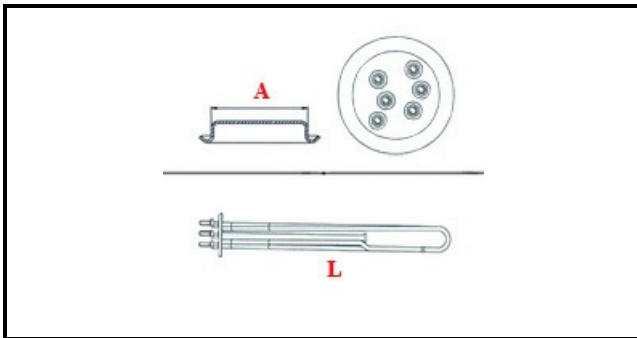

1101514

**HEATING ELEMENT 14000/15240W 230/240V 3**

Date: 25-11-2024

ORIGINAL  
**OSP**  
SPARE PARTS**Technical data**

|                               |                            |
|-------------------------------|----------------------------|
| DEPTH MM                      | L=470mm                    |
| ELEMENTS                      | ELEMENTI/ELEMENTS=3        |
| ROUND FLANGE                  | TONDA/ROUND<br>FLANGE=57mm |
| DIAMETER mm                   | A=57mm                     |
| KILOWATT KW                   | KW=14                      |
| WATT                          | WATT=14000                 |
| THREE PHASE                   | TRIFASE/THREEPHASE         |
| NUMBER OF POLES               | POLI/POLES=6               |
| GASKET                        | 2101033                    |
| IMMERSION HEATING<br>ELEMENTS | IMMERSIONE/IMMERSION       |