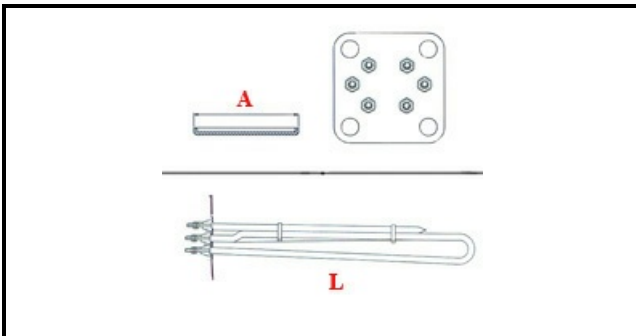

1101966

**BOILER HEATING ELEMENT 3000W 230V**

Date: 25-11-2024

ORIGINAL  
**OSP**  
SPARE PARTS**Technical data**

|                            |                                    |
|----------------------------|------------------------------------|
| DEPTH MM                   | L=220mm                            |
| ELEMENTS                   | ELEMENTI/ELEMENTS=3                |
| SQUARE FLANGE              | RETTANGOLARE/SQUARE<br>FLANGE=70mm |
| DIAMETER mm                | A=70mm                             |
| KILOWATT KW                | KW=3                               |
| WATT                       | WATT=3                             |
| THREE PHASE                | TRIFASE/THREEPHASE                 |
| NUMBER OF POLES            | POLI/POLES=6                       |
| NUMBER OF HOLES            | FORI/HOLES=4                       |
| GASKET                     | 2101030                            |
| IMMERSION HEATING ELEMENTS | IMMERSIONE/IMMERSION               |