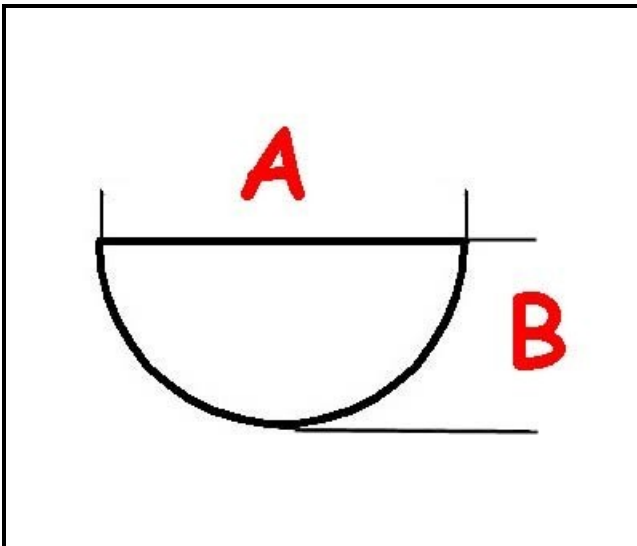

3108010

PROGRAMMER HANDLE IME

Date: 07-04-2025

ORIGINAL
OSP
SPARE PARTS

Technical data

DEPTH MM	A=6mm
WIDTH MM	B=5mm
EXTERNAL DIAMETER mm	Ø=43mm
HOLE FOR HALF-MOON SHAFT	MEZZALUNA/HALF-MOON

Manufacturer code