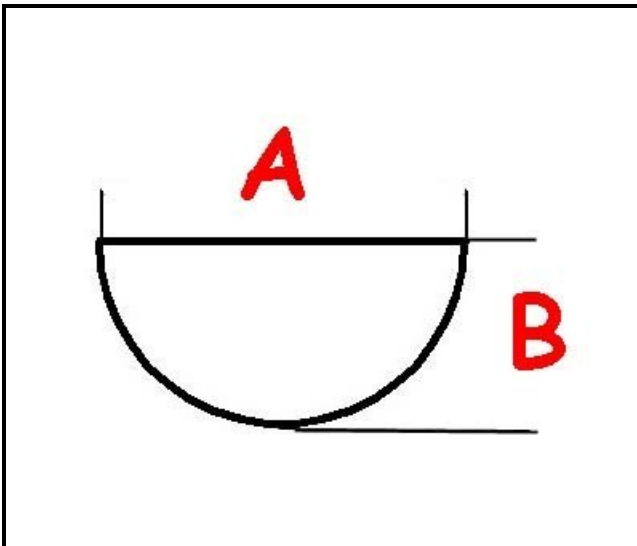

3108089

HANDLE 30/90°

Date: 28-04-2025

ORIGINAL
OSP
SPARE PARTS

Technical data

DEPTH MM	A=6mm
WIDTH MM	B=5mm
EXTERNAL DIAMETER mm	Ø=42mm
HOLE FOR HALF-MOON SHAFT	MEZZALUNA/HALF-MOON
MAXIMUM TEMPERATURE °	T max=90°