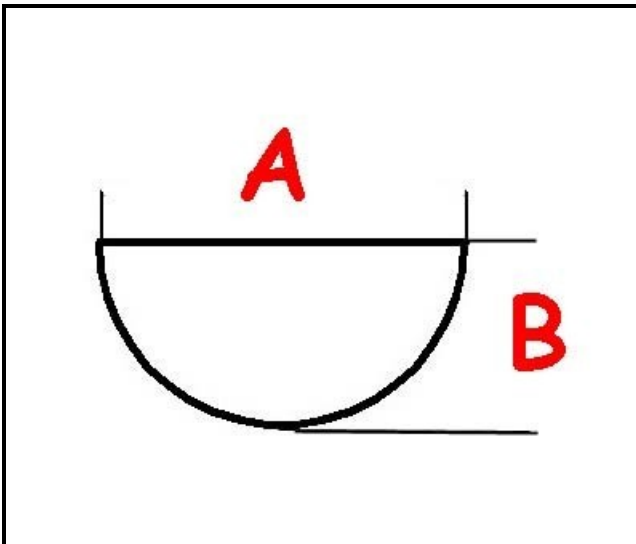

3108089

**HANDLE 30/90°**

Date: 07-01-2025

ORIGINAL  
**OSP**  
SPARE PARTS**Technical data**

DEPTH MM	A=6mm
WIDTH MM	B=5mm
EXTERNAL DIAMETER mm	Ø=42mm
HOLE FOR HALF-MOON SHAFT	MEZZALUNA/HALF-MOON
MAXIMUM TEMPERATURE °	T max=90°