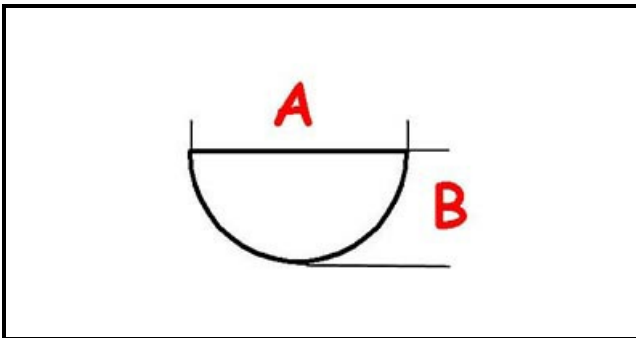

3108297

GREY KNOB

Date: 08-01-2025

ORIGINAL
OSP
SPARE PARTS**Technical data**

DEPTH MM	A=5mm
WIDTH MM	B=5mm
EXTERNAL DIAMETER mm	Ø=31mm
HOLE FOR SQUARE SHAFT	QUADRO/SQUARE

Manufacturer code

A.T.A. SRL