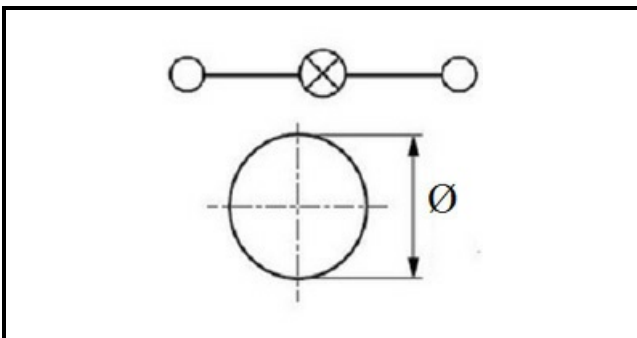

1104180

RED LIGHT WITH RING D. 12MM 250V

Date: 05-02-2025

**Technical data**

DIAMETER mm	D=12mm
MONOPHASE	V230
NUMBER OF POLES	POLES=2
LAMP TYPE	ROSSA/RED
FASTON MM	6,3mm

Manufacturer code

COMENDA - ALI GROUP SRL A SOCIO UNICO