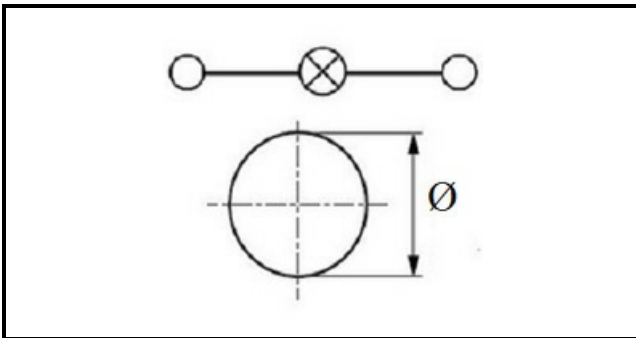

1104180

RED LIGHT WITH RING D. 12MM 250V

Date: 23-11-2024

**Technical data**

DIAMETER mm	D=12mm
MONOPHASE	V230
NUMBER OF POLES	POLES=2
LAMP TYPE	ROSSA/RED
FASTON MM	6,3mm

Manufacturer code

COMENDA - ALI GROUP SRL A SOCIO UNICO