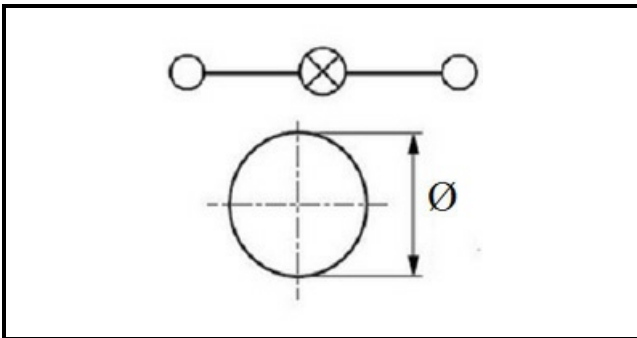

1104321

GREEN LAMP 250V

Date: 08-01-2025

**Technical data**

DIAMETER mm

 \varnothing 6mm**Manufacturer code**

ELECTROLUX PROFESSIONAL S.P.A.