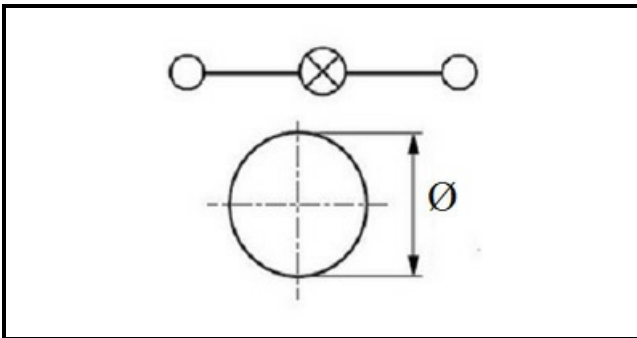

1104321

**GREEN LAMP 250V**

Date: 23-11-2024

**Technical data**

DIAMETER mm

 $\varnothing$  6mm**Manufacturer code**

ELECTROLUX PROFESSIONAL S.P.A.