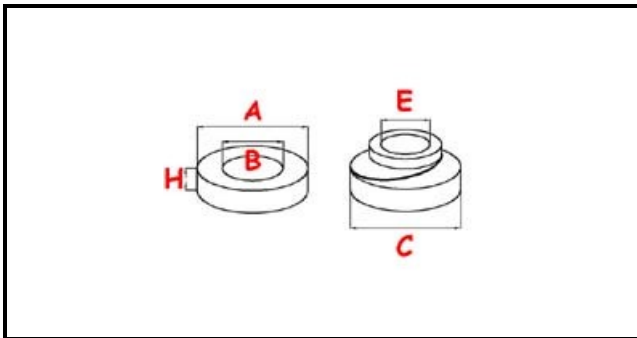

3110018

COMPLETE MECHANIC SEAL 12X26X8 D.12

Date: 21-11-2024

Technical data

MECHANIC SEAL EXTERNAL DIAMETER mm	C=24,5mm
MECHANIC SEAL INTERNAL DIAMETER mm	E=12mm
BAKED CLAY SEAL EXTERNAL DIAMETER mm	A=26mm
BAKED CLAY SEAL INTERNAL DIAMETER mm	B=14mm
BAKED CLAY SEAL HEIGHT mm	H=8mm