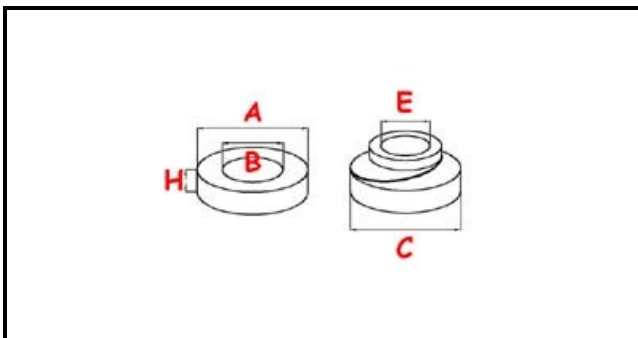

3110018

COMPLETE MECHANIC SEAL 12X26X8 D.12

Date: 06-04-2025

Technical data

MECHANIC SEAL EXTERNAL DIAMETER mm	C=24,5mm
MECHANIC SEAL INTERNAL DIAMETER mm	E=12mm
BAKED CLAY SEAL EXTERNAL DIAMETER mm	A=26mm
BAKED CLAY SEAL INTERNAL DIAMETER mm	B=14mm
BAKED CLAY SEAL HEIGHT mm	H=8mm