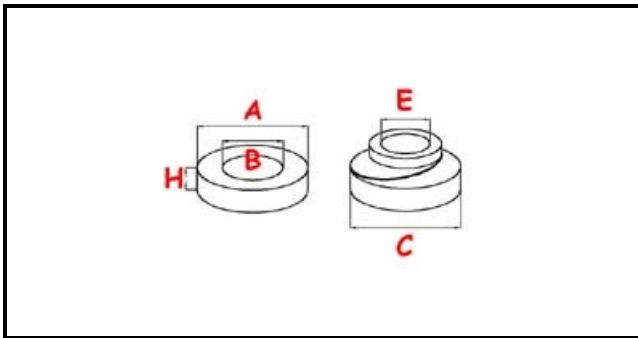

## Technical data

BAKED CLAY SEAL HEIGHT mm	H=5,5mm
BAKED CLAY SEAL EXTERNAL DIAMETER mm	A=26mm
BAKED CLAY SEAL INTERNAL DIAMETER mm	B=14mm
MECHANIC SEAL EXTERNAL DIAMETER mm	C=24,5mm
MECHANIC SEAL INTERNAL DIAMETER mm	E=10mm