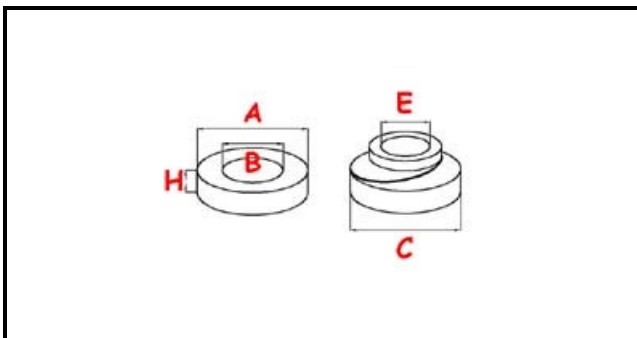

## Technical data

BAKED CLAY SEAL HEIGHT mm	H=5,5mm
BAKED CLAY SEAL EXTERNAL DIAMETER mm	A=26mm
BAKED CLAY SEAL INTERNAL DIAMETER mm	B=14mm
MECHANIC SEAL EXTERNAL DIAMETER mm	C=24,5mm
MECHANIC SEAL INTERNAL DIAMETER mm	E=11mm