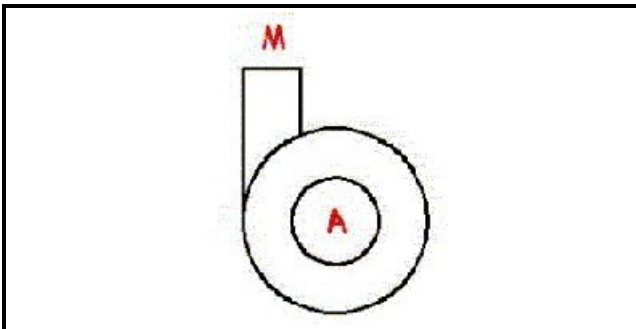

1103130

BODY PUMP 2254

Date: 22-12-2024

**Technical data**

DIAMETER SUCTION mm	A=74mm
DIAMETER FLOW mm	M=61mm
DIRECTION OF ROTATION LEFT	SX / LEFT

Manufacturer code

NIDEC FIR INTERNATIONAL SRL