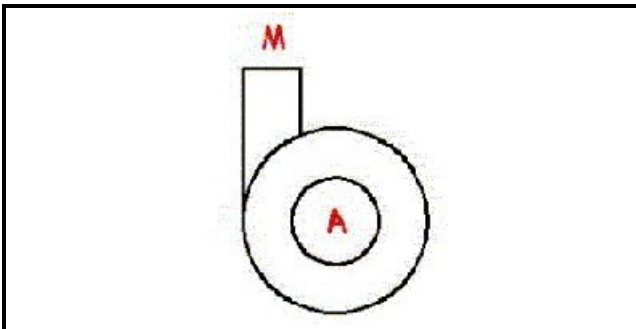

1103130

**BODY PUMP 2254**

Date: 26-02-2025

**Technical data**

DIAMETER SUCTION mm	A=74mm
DIAMETER FLOW mm	M=61mm
DIRECTION OF ROTATION LEFT	SX / LEFT

**Manufacturer code**

NIDEC FIR INTERNATIONAL SRL