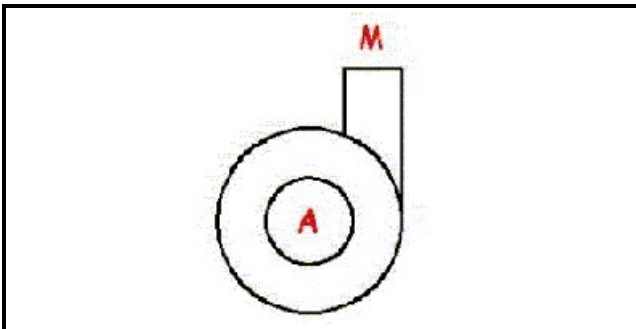

1103141

**BODY PUMP 1204-1205-1241-1243**

Date: 24-11-2024

**Technical data**

DIAMETER SUCTION mm	A=63mm
DIAMETER FLOW mm	M=54mm
DIRECTION OF ROTATION RIGHT	DX / RIGHT

**Manufacturer code**

HOONVED - ALI GROUP SRL A SOCIO UNICO