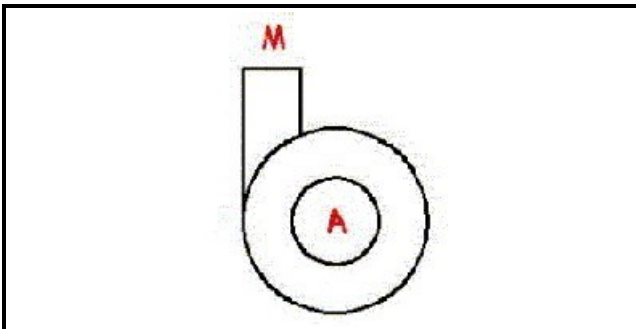

1103146

BODY PUMP 1292-2216-3911

Date: 22-12-2024

**Technical data**

DIAMETER SUCTION mm	A=45mm
DIAMETER FLOW mm	M=42mm
DIRECTION OF ROTATION LEFT	SX / LEFT

Manufacturer code

NIDEC FIR INTERNATIONAL SRL