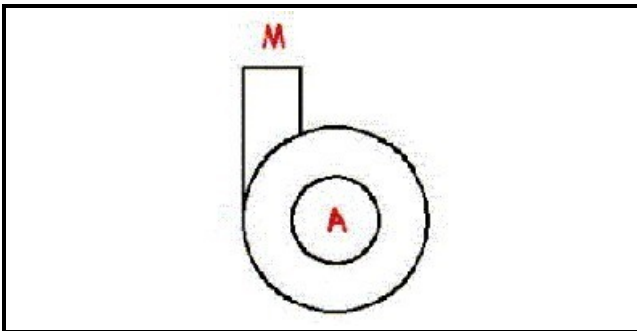

## Technical data

DIAMETER SUCTION mm	A=63mm
DIAMETER FLOW mm	M=48mm
DIRECTION OF ROTATION LEFT	SX / LEFT