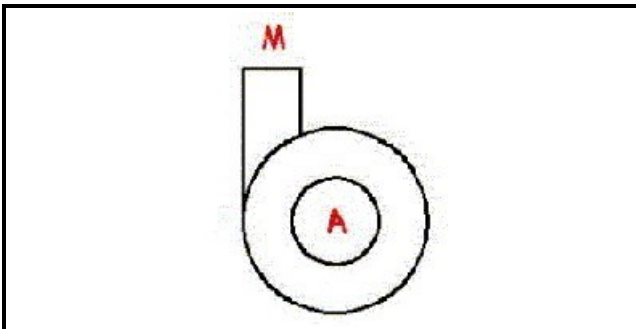

1103147

BODY PUMP 1293-1295

Date: 22-12-2024

**Technical data**

DIAMETER SUCTION mm	A=63mm
DIAMETER FLOW mm	M=48mm
DIRECTION OF ROTATION LEFT	SX / LEFT

Manufacturer code

NIDEC FIR INTERNATIONAL SRL