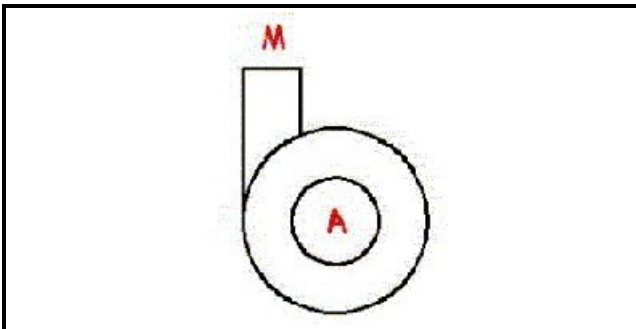

1103151

**BODY PUMP 2292**

Date: 04-03-2025

**Technical data**

DIAMETER SUCTION mm	A=45mm
DIAMETER FLOW mm	M=42mm
DIRECTION OF ROTATION LEFT	SX / LEFT

**Manufacturer code**

NIDEC FIR INTERNATIONAL SRL