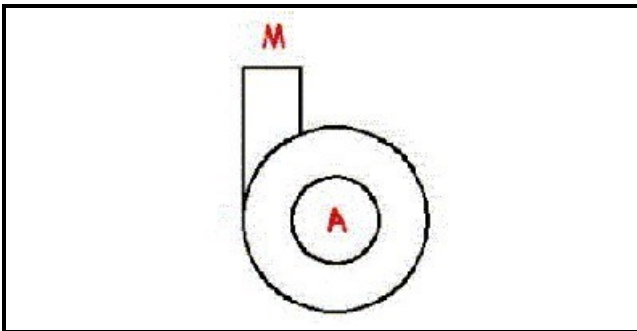

1103152

BODY PUMP B237

Date: 16-04-2025

Technical data

DIAMETER SUCTION mm	A=50mm
DIAMETER FLOW mm	M=50mm
DIRECTION OF ROTATION LEFT	SX / LEFT

Manufacturer code

NIDEC FIR INTERNATIONAL SRL
ELETTROBAR EUROTEC SRL
MBM- EUROTEC SRL -