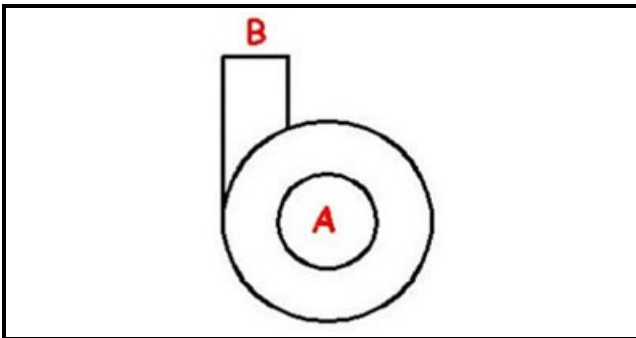

1103226

PUMP BODY 1 HP LGB

Date: 23-11-2024

**Technical data**

DIAMETER SUCTION mm	A=45mm
DIAMETER FLOW mm	M=39mm
DIRECTION OF ROTATION LEFT	SX / LEFT

Manufacturer code

COMENDA - ALI GROUP SRL A SOCIO UNICO