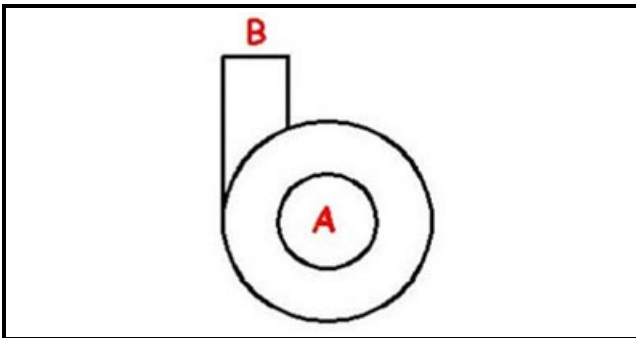

1103226

**PUMP BODY 1 HP LGB**

Date: 31-01-2025

**Technical data**

DIAMETER SUCTION mm	A=45mm
DIAMETER FLOW mm	M=39mm
DIRECTION OF ROTATION LEFT	SX / LEFT

**Manufacturer code**

COMENDA - ALI GROUP SRL A SOCIO UNICO