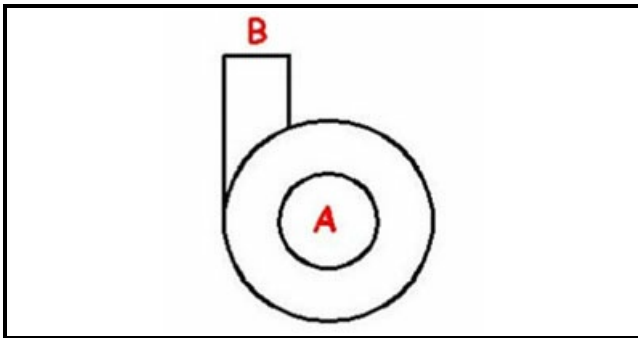

1103283

PUMP BODY 053

Date: 16-04-2025

ORIGINAL
OSP
SPARE PARTS

Technical data

DIAMETER SUCTION mm	A=50mm
DIAMETER FLOW mm	M=45mm
DIRECTION OF ROTATION LEFT	SX / LEFT

Manufacturer code

ELFRAMO SPA