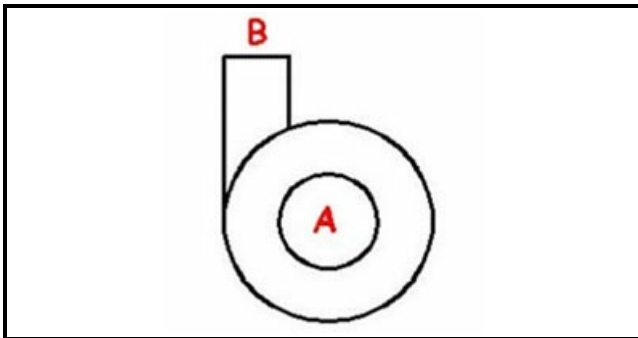

1103283

PUMP BODY 053

Date: 22-12-2024

ORIGINAL
OSP
SPARE PARTS**Technical data**

DIAMETER SUCTION mm	A=50mm
DIAMETER FLOW mm	M=45mm
DIRECTION OF ROTATION LEFT	SX / LEFT

Manufacturer code

ELFRAMO SPA