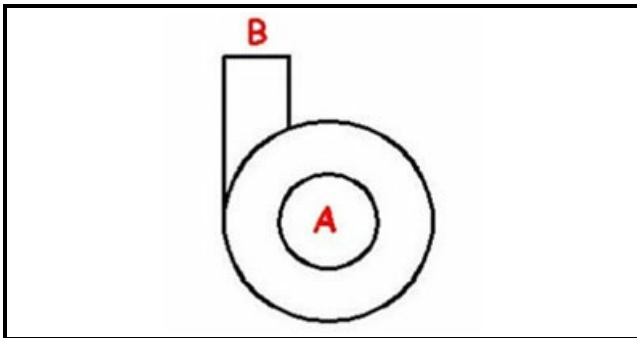

1103283

PUMP BODY 053

Date: 26-02-2025

ORIGINAL
OSP
SPARE PARTS**Technical data**

DIAMETER SUCTION mm	A=50mm
DIAMETER FLOW mm	M=45mm
DIRECTION OF ROTATION LEFT	SX / LEFT

Manufacturer code

ELFRAMO SPA