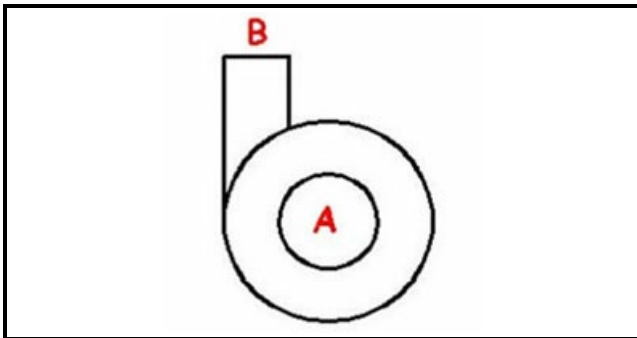

1103283

**PUMP BODY 053**

Date: 21-11-2024

ORIGINAL  
**OSP**  
SPARE PARTS**Technical data**

DIAMETER SUCTION mm	A=50mm
DIAMETER FLOW mm	M=45mm
DIRECTION OF ROTATION LEFT	SX / LEFT

**Manufacturer code**

ELFRAMO SPA